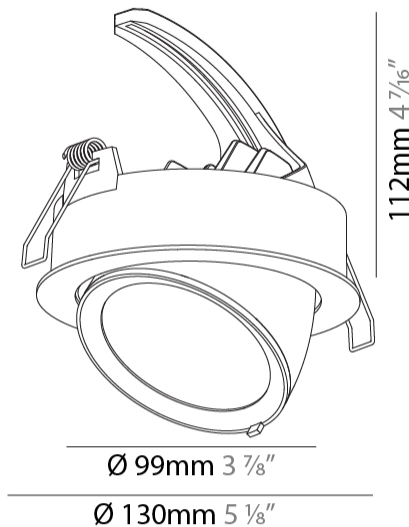

GENERAL

Series: Mechaniq Round Efficiency

Brand: Prolicht

Division: Architectural

Mounting Type: Recessed

Mounting Location: Ceiling

Subcategory: Downlight

PHYSICAL

Shape: Round

Diameter (mm): 130

Diameter (in): 5 1/8

Height (mm): 112

Height (in): 4 7/16

Min. Recessing Depth (mm): 130

Min. Recessing Depth (in): 5 1/8

Light Distribution: Adjustable / Downlight

Weight (kg): .743

Weight (lbs): 1.64

Fixture Finish: SSR / BKV / CWI / CRY / HAB / UFT / ITA / RUA / FTG / MYG / LOD / PUS / FRO / FUP / KIA / POP / BLS / SPG / MEY / GOH / GUM / CHC / COM / ABZ / JAG / OBR / MOS / ROR

Fixture Material: Aluminum Die Cast

Cut-out Measurements: 120mm / 4 3/4"

ELECTRICAL

Lamp Type: LED (Zhaga Standard)

Total Output Wattage (W): 12 / 15

Dimming: Tri-Mode (Non-Dimming and Phase Dimming (120Vac only) and 0-10V Dimming)

Driver Included: No

Driver Location: Recessed Housing

Driver Type: Constant Current - Universal

Housing: See components

Input Voltage (V): 120 - 277

Constant Current (MA): 350

LED

Number of LEDs: 1

Color Temperature (°K): 2700 / 3000 / 3500 / 4000

Max. Delivered Lumen (lm): 830 / 930 / 1010 / 1030

CRI: >90 CRI

Lamp Life (hrs): 50000

OPTICAL

Reflector°: 8

Adjustability: Rotational 355°; Tilt 45°

RATINGS AND CERTIFICATIONS

Certified By: Certified for North American Standards

IP rating: IP20