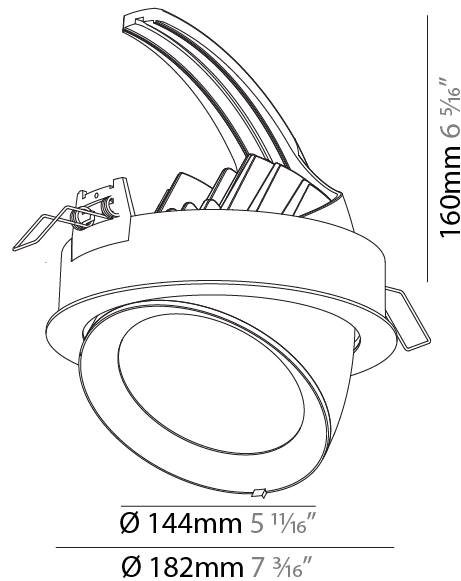

GENERAL

Series: Mechaniq Round Efficiency
Brand: Prolicht
Division: Architectural
Mounting Type: Recessed
Mounting Location: Ceiling
Subcategory: Downlight

PHYSICAL

Shape: Round
Diameter (mm): 182
Diameter (in): 7 3/16
Height (mm): 160
Height (in): 6 3/16
Min. Recessing Depth (mm): 180
Min. Recessing Depth (in): 7 1/16
Light Distribution: Adjustable / Downlight
Weight (kg): 1.198
Weight (lbs): 2.64
Fixture Finish: SSR / BKV / CWI / CRY / HAB / UFT / ITA / RUA / FTG / MYG / LOD / PUS / FRO / FUP / KIA / POP / BLS / SPG / MEY / GOH / GUM / CHC / COM / ABZ / JAG / OBR / MOS / ROR
Fixture Material: Aluminum Die Cast
Cut-out Measurements: 177mm / 6 15/16"

ELECTRICAL

Lamp Type: LED (Zhaga Standard)
Total Output Wattage (W): 21
Dimming: Tri-Mode (Non-Dimming and Phase Dimming (120Vac only) and 0-10V Dimming)
Driver Included: No
Driver Location: Recessed Housing
Driver Type: Constant Current - Universal
Housing: See components
Input Voltage (V): 120 - 277
Constant Current (MA): 700

LED

Number of LEDs: 1
Color Temperature (°K): 2700 / 3000 / 3500 / 4000
Max. Delivered Lumen (lm): 1440 / 1490 / 1568 / 1600
CRI: >90 CRI
Lamp Life (hrs): 50000

OPTICAL

Reflector°: 8
Adjustability: Rotational 355°; Tilt 45°

RATINGS AND CERTIFICATIONS

Certified By: Certified for North American Standards
IP rating: IP20

177mm 6 15/16"	180mm 7 1/16"	10 | 15mm 3/8" | 9/16"	45°	355°	
A