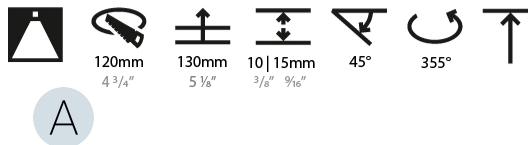

GENERAL

Series: Mechaniq Round Efficiency

Brand: Prolicht

Division: Architectural

Mounting Type: Recessed

Mounting Location: Ceiling

Subcategory: Downlight

PHYSICAL

Shape: Round

Diameter (mm): 130

Diameter (in): 5 1/8

Height (mm): 112

Height (in): 4 7/16

Min. Recessing Depth (mm): 130

Min. Recessing Depth (in): 5 1/8

Light Distribution: Adjustable / Downlight

Weight (kg): .743

Weight (lbs): 1.64

Fixture Finish: SSR / BKV / CWI / CRY / HAB / UFT / ITA / RUA / FTG / MYG / LOD / PUS / FRO / FUP / KIA / POP / BLS / SPG / MEY / GOH / GUM / CHC / COM / ABZ / JAG / OBR / MOS / ROR

Fixture Material: Aluminum Die Cast

Cut-out Measurements: 120mm / 4 3/4"

ELECTRICAL

Lamp Type: LED (Zhaga Standard)

Total Output Wattage (W): 12 / 15

Dimming: Tri-Mode (Non-Dimming and Phase Dimming (120Vac only) and 0-10V Dimming)

Driver Included: No

Driver Location: Recessed Housing

Driver Type: Constant Current - Universal

Housing: See components

Input Voltage (V): 120 - 277

Constant Current (MA): 350

LED

Number of LEDs: 1

Color Temperature (°K): 2700 / 3000 / 3500 / 4000

Max. Delivered Lumen (lm): 830 / 930 / 1010 / 1030

CRI: >90 CRI

Lamp Life (hrs): 50000

OPTICAL

Reflector°: 8

Adjustability: Rotational 355°; Tilt 45°

RATINGS AND CERTIFICATIONS

Certified By: Certified for North American Standards

IP rating: IP20